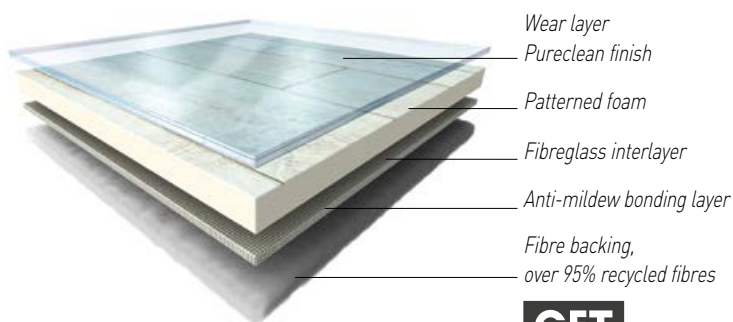

LAYING

The subfloor must be smooth, clean, dry, undamaged and flat.

Recommendations: unroll the floorcovering 24 hours before laying.

Floor covering should not be laid in rooms at a temperature is below 15°C.

Can be installed on underfloor heating (up to 28°C).

Weld the joints (cold-treatment product) to ensure good water-tightness.

Recommended laying methods:

- Loose laying without glue: up to 25 sq. m
- Laying without glue, with double-sided tape or hook & loop strips around the edges of the room: over 25 sq. m

If permanent laying with glue: use a single stick acrylic glue (approximately 250g/sq. m).

Use a finely-notched trowel.

CLEANING & CARE

Regular cleaning with a vacuum cleaner, dust mop or a wet cloth.

Cleaning: with water and a neutral detergent; rinse with clean water.

Stain removal: White Spirit removes almost all stains.

Do not use solvents.

Precautions: do not use floor wax.

Avoid rubber leg caps and casters. Replace with plastic caps and polyamide casters. Protect the bases and legs of your waxed furniture with a felt disc.

primetex

⊖ THICK
⊕ RESISTANT!
**BEST VALUE
FOR MONEY**

PRIMETEX,
NON-TEAR!

PRIMETEX,
NO GLUE !

Economical, quick and easy to lay

Saves extra costs

PRIMETEX,
ALL USES FLOOR

Watertight: ideal for wet rooms

- bathroom, kitchen

Easy to clean & hygienic